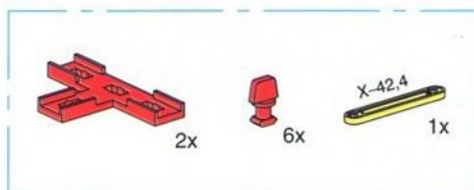

8a

6x bauen
build 6x
monter 6 fois
6x bouwen
construire 6x
costruire 6 volte

8b

6x bauen
build 6x
monter 6 fois
6x bouwen
construire 6x
costruire 6 volte

9

98mm