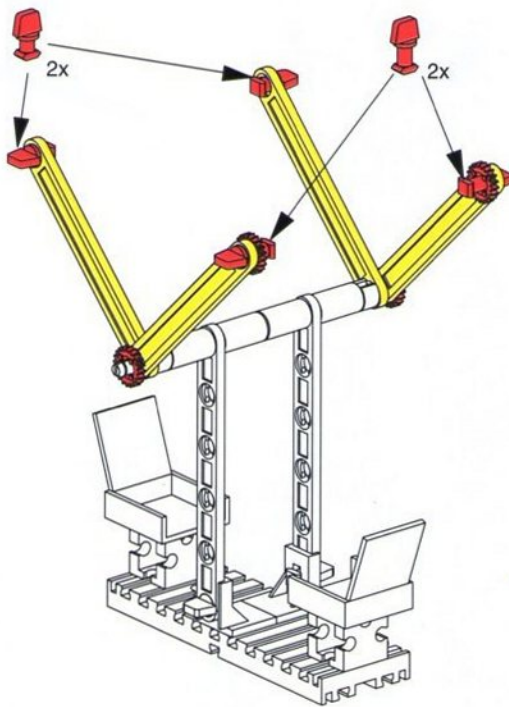

8a

6x bauen
build 6x
monter 6 fois
6x bouwen
construire 6x
costruire 6 volte

8b

6x bauen
build 6x
monter 6 fois
6x bouwen
construire 6x
costruire 6 volte

9

98mm