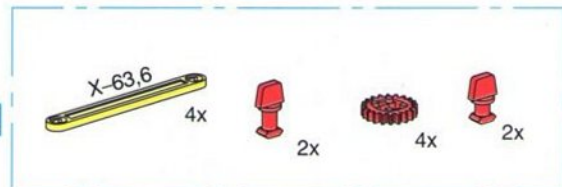

8a

6x bauen
build 6x
monter 6 fois
6x bouwen
construire 6x
costruire 6 volte

8b

6x bauen
build 6x
monter 6 fois
6x bouwen
construire 6x
costruire 6 volte

9

98mm