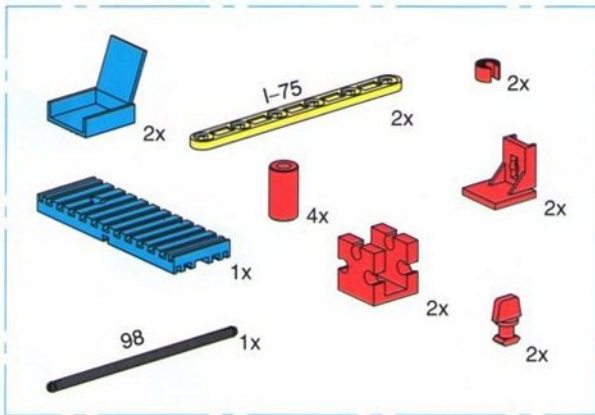

8a

6x bauen
build 6x
monter 6 fois
6x bouwen
construire 6x
costruire 6 volte

8b

6x bauen
build 6x
monter 6 fois
6x bouwen
construire 6x
costruire 6 volte

9

98mm