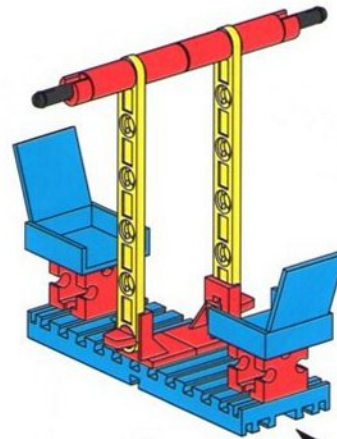

8a

6x bauen
build 6x
monter 6 fois
6x bouwen
construire 6x
costruire 6 volte

8b

6x bauen
build 6x
monter 6 fois
6x bouwen
construire 6x
costruire 6 volte

9

98mm