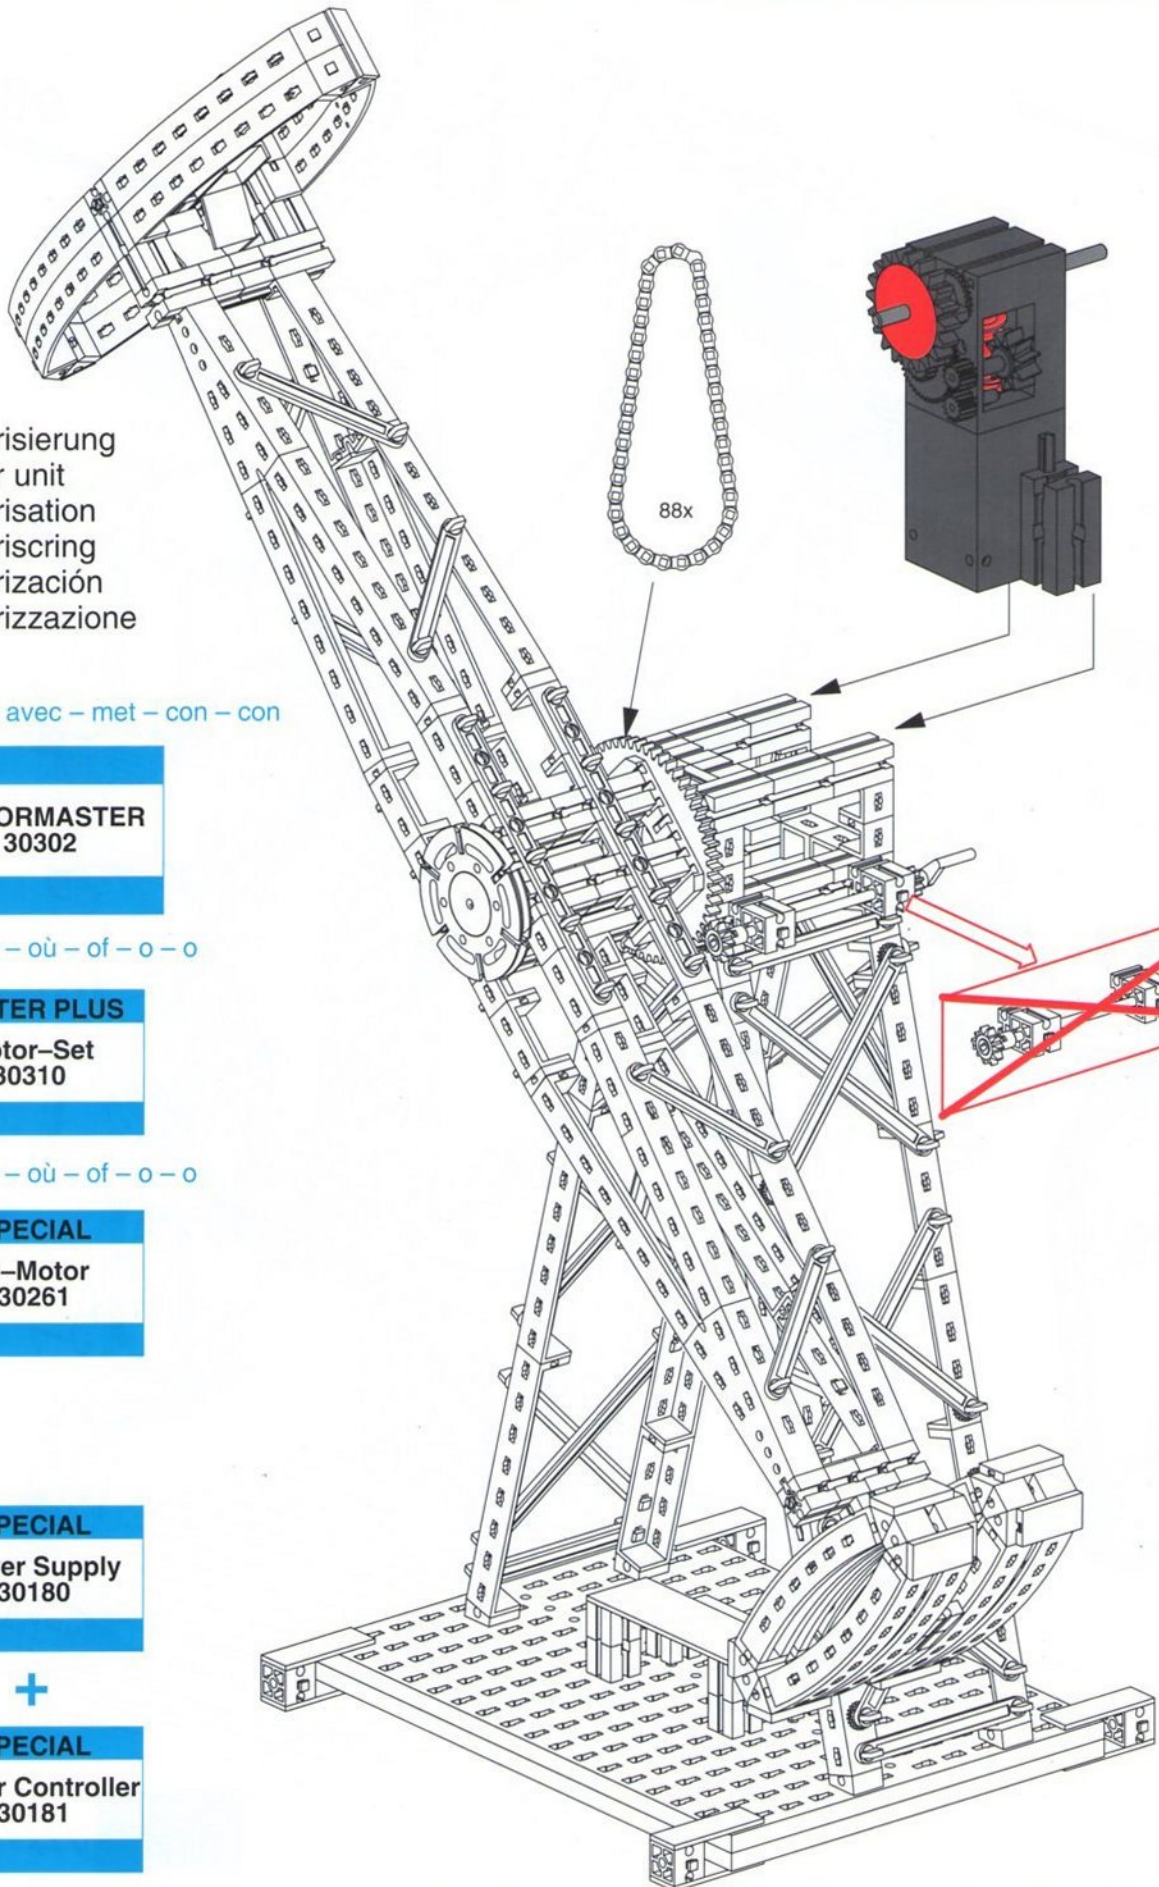

Motorisierung
Motor unit
Motorisation
Motoriscring
Motorización
Motorizzazione

mit – with – avec – met – con – con

MOTORMASTER
30302

oder – or – où – of – o – o

MASTER PLUS
Motor-Set
30310

oder – or – où – of – o – o

SPECIAL
M-Motor
30261

SPECIAL
Power Supply
30180

SPECIAL
Power Controller
30181