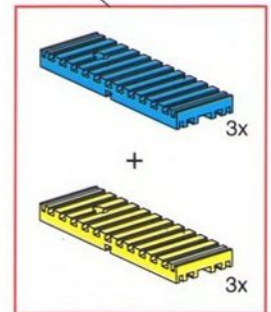

6x bauen
build 6x
monter 6 fois
6x bouwen
construire 6x
costruire 6 volte