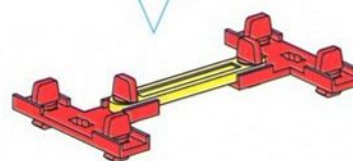

6x bauen
build 6x
monter 6 fois
6x bouwen
construire 6x
costruire 6 volte